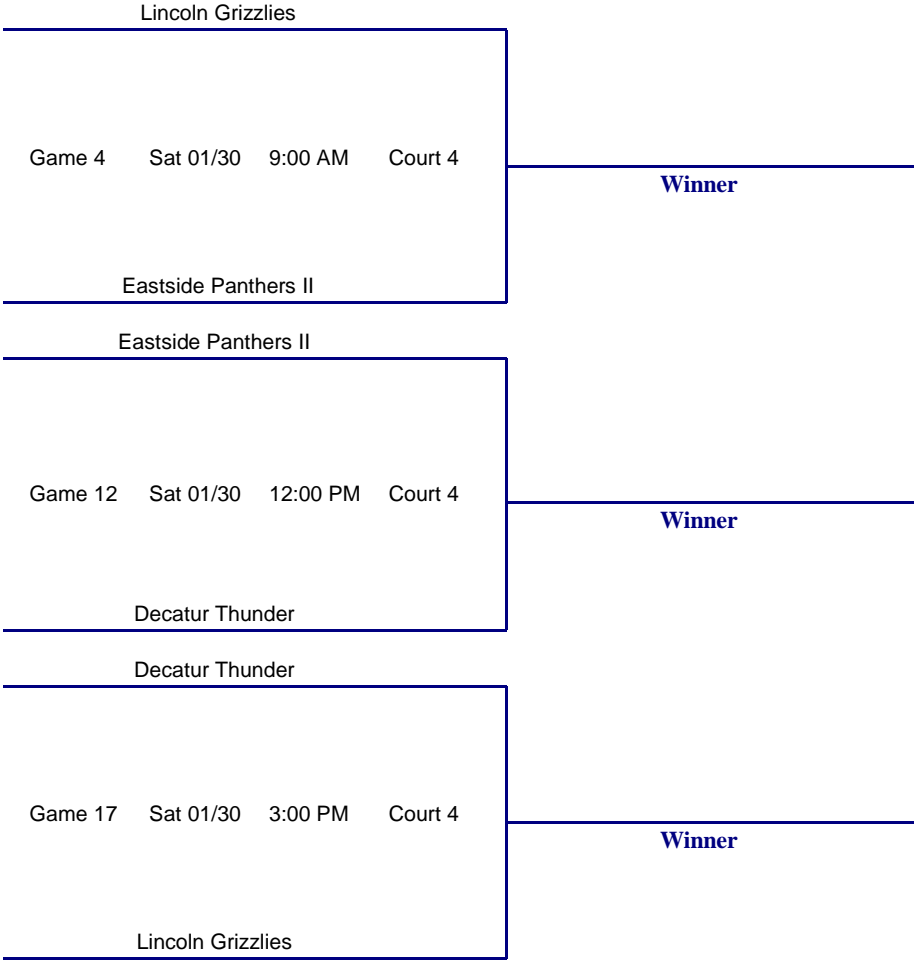

2010 District G Basketball

SR 1

- 1st _____
- 2nd _____
- 3rd _____

2010 District G Basketball

SR 2

1st _____
2nd _____
3rd _____

2010 District G Basketball

SR 3

1st _____
 2nd _____
 3rd _____

2010 District G Basketball

SR 6

1st _____
2nd _____
3rd _____