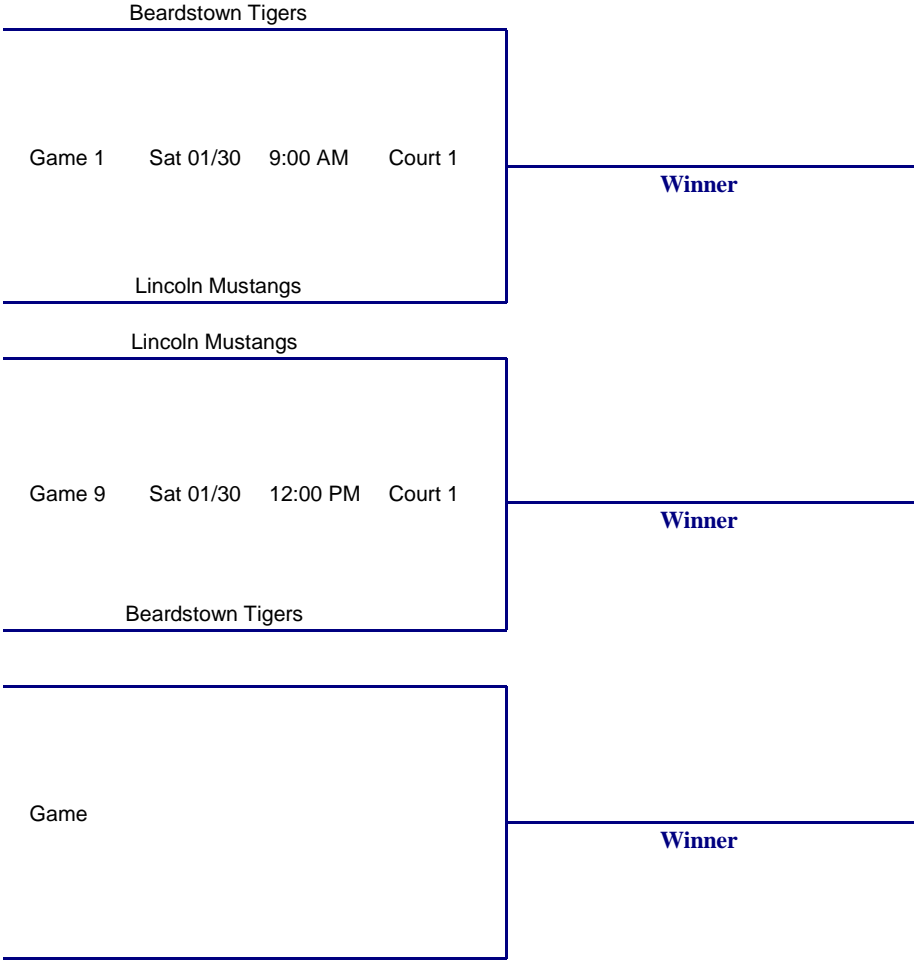

2010 District G Basketball

SR 6

1st _____
2nd _____
3rd _____