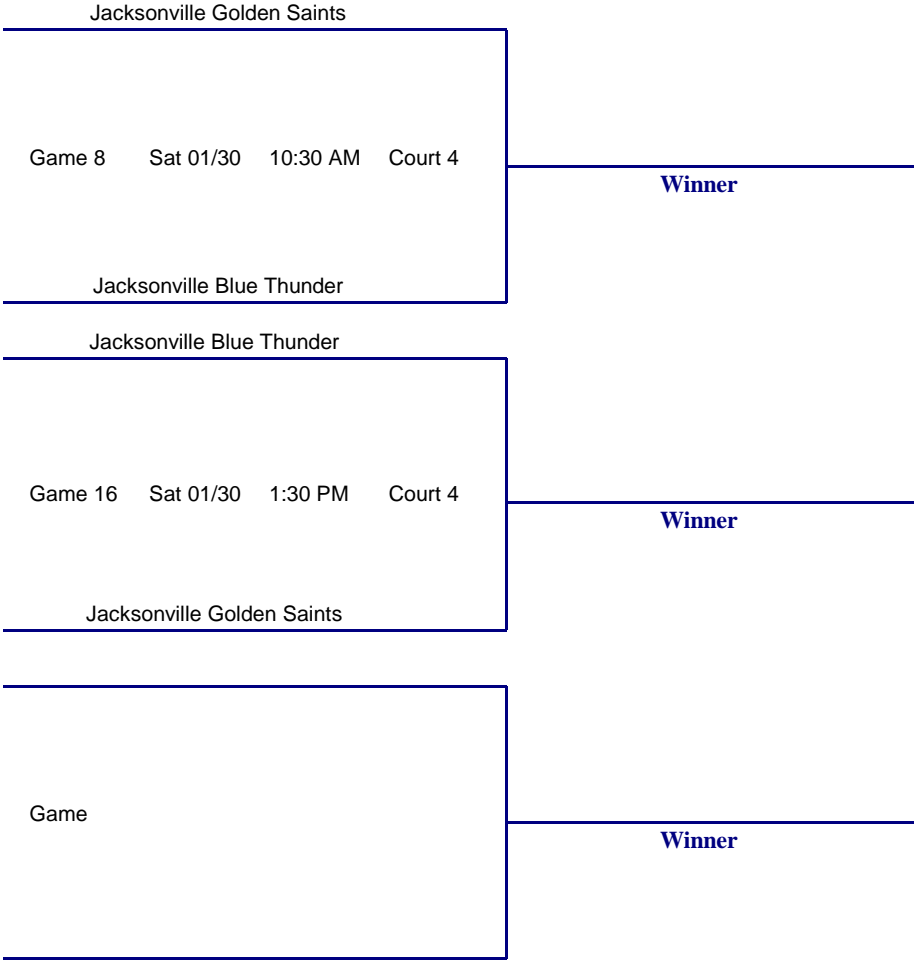

2010 District G Basketball

SR 1

- 1st _____
- 2nd _____
- 3rd _____

2010 District G Basketball

SR 2

1st _____
2nd _____
3rd _____

2010 District G Basketball

SR 3

1st _____
 2nd _____
 3rd _____

2010 District G Basketball

SR 6

1st _____
2nd _____
3rd _____