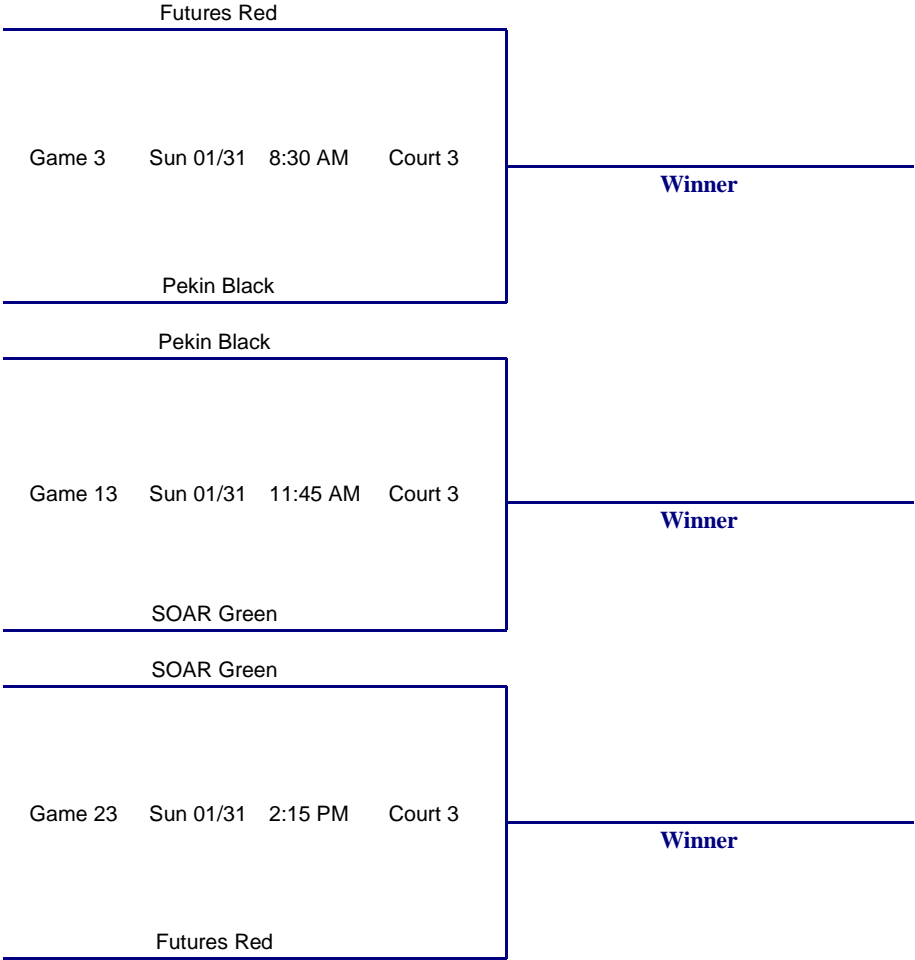

2010 District E Basketball

SR 2

1st _____
2nd _____
3rd _____

2010 District E Basketball

SR 4

1st _____
2nd _____
3rd _____

2010 District E Basketball

SR 5