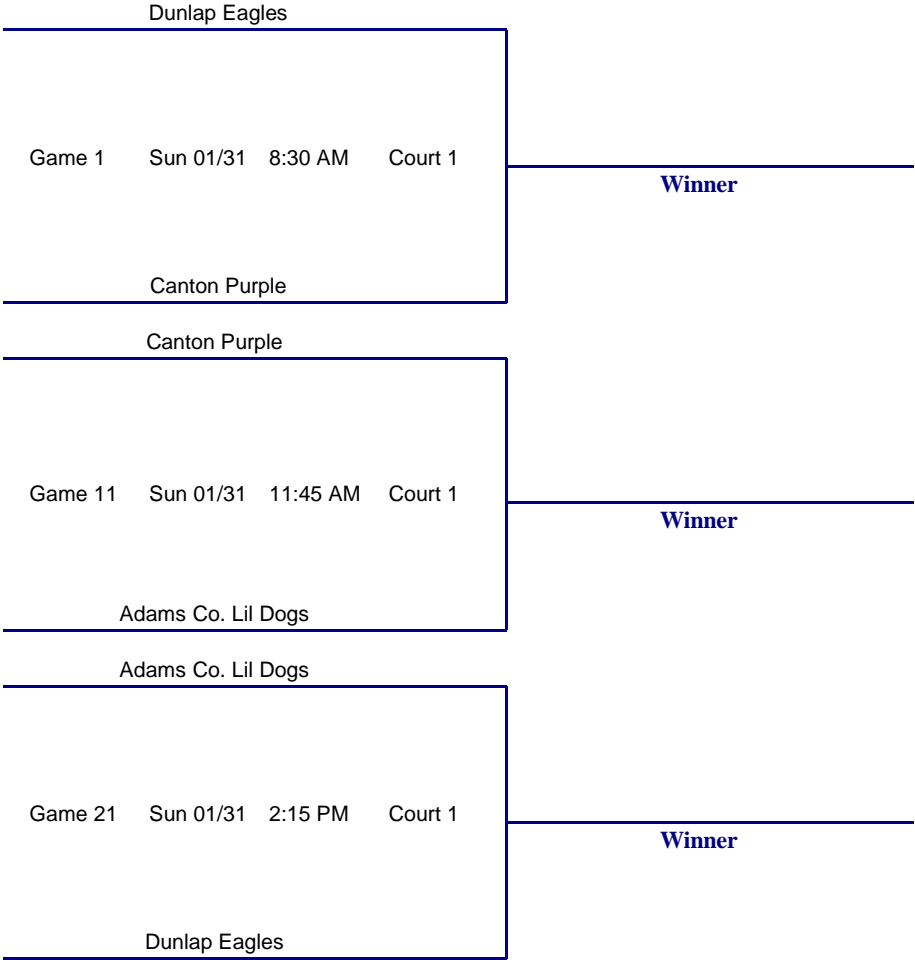

2010 District E Basketball

HS 2

1st _____
2nd _____
3rd _____