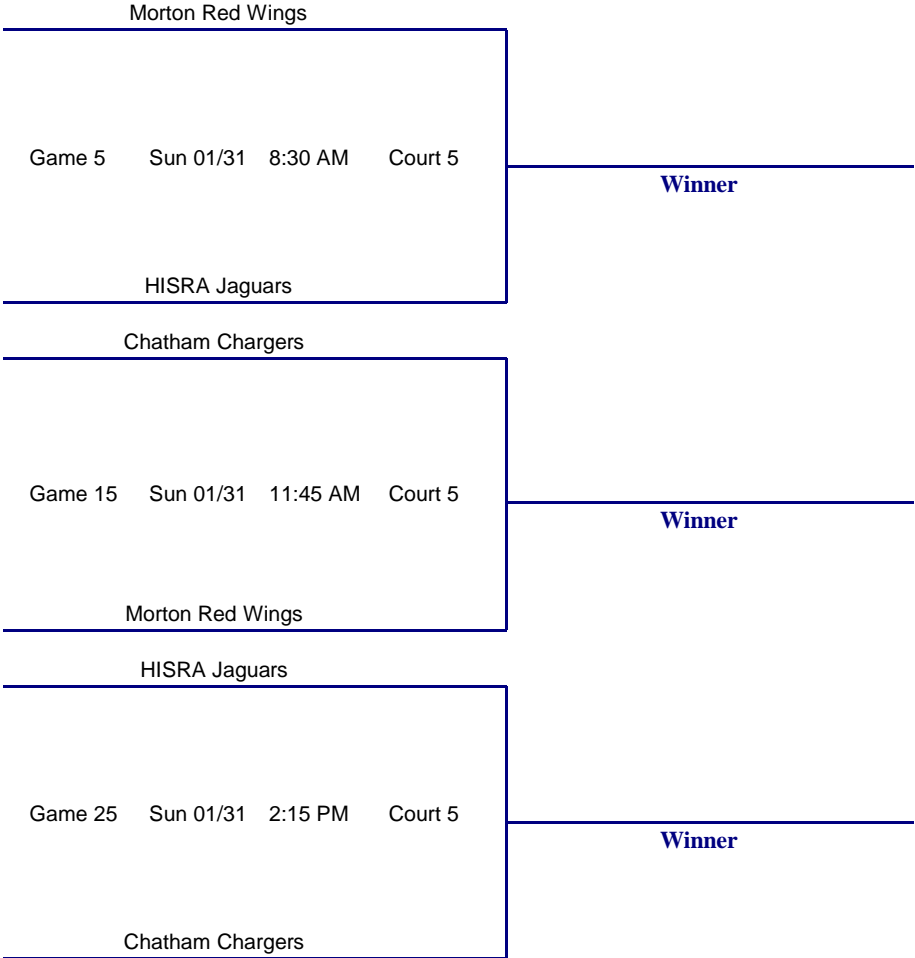

2010 District E Basketball

HS 1

1st _____
2nd _____
3rd _____