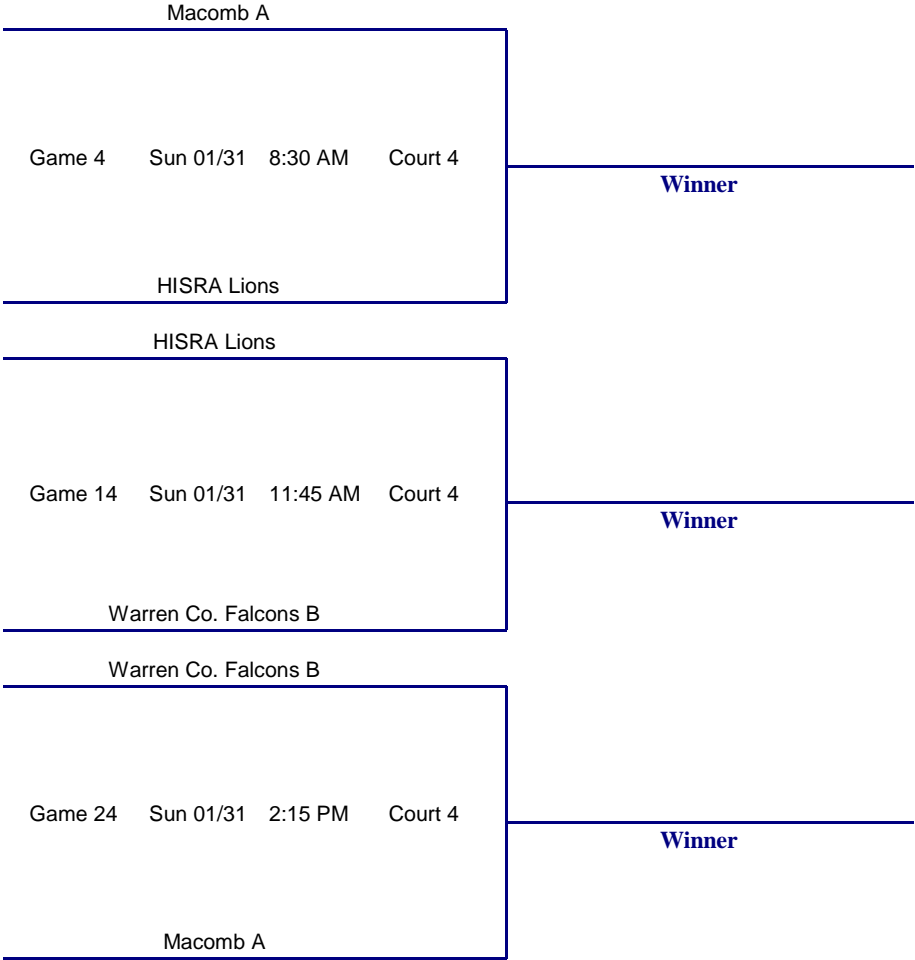

2010 District E Basketball

SR 2

1st _____
2nd _____
3rd _____

2010 District E Basketball

SR 4

1st _____
2nd _____
3rd _____

2010 District E Basketball

SR 5

1st _____
2nd _____
3rd _____

2010 District E Basketball

HS 1

1st _____
2nd _____
3rd _____

2010 District E Basketball

HS 2

1st _____
2nd _____
3rd _____

2010 District E Basketball