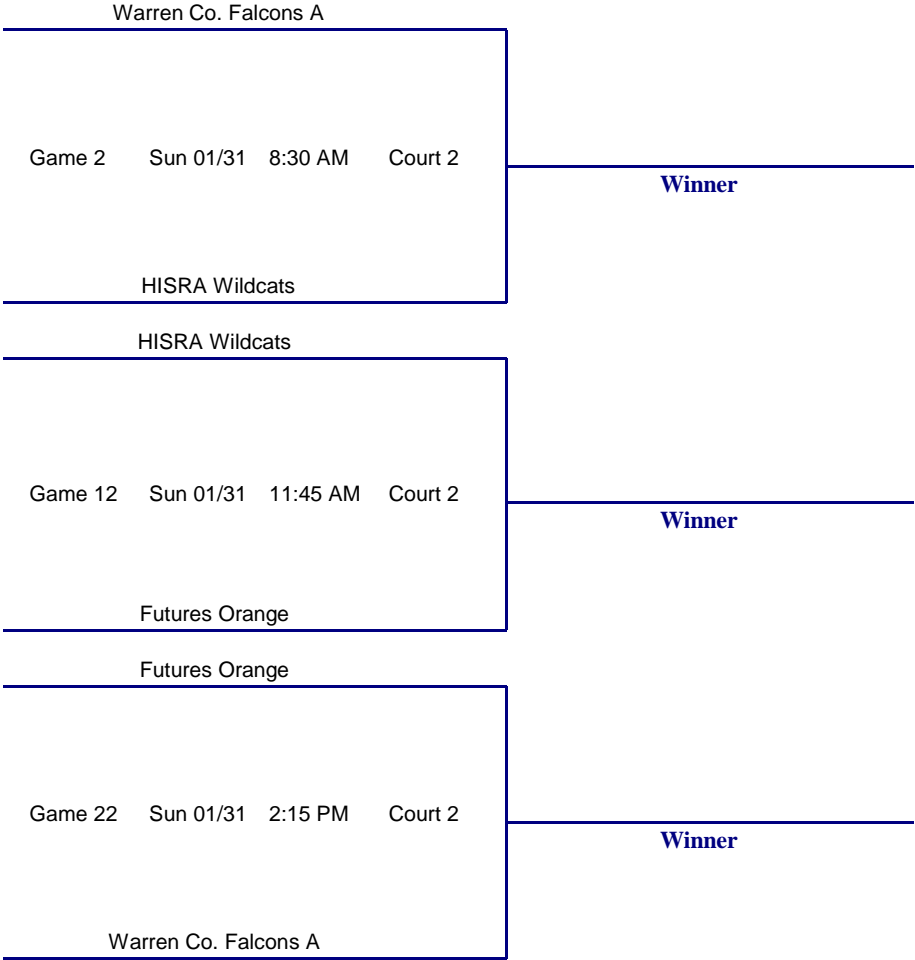

2010 District E Basketball

SR 2

1st _____
2nd _____
3rd _____

2010 District E Basketball

SR 4

1st _____
2nd _____
3rd _____

2010 District E Basketball

SR 5