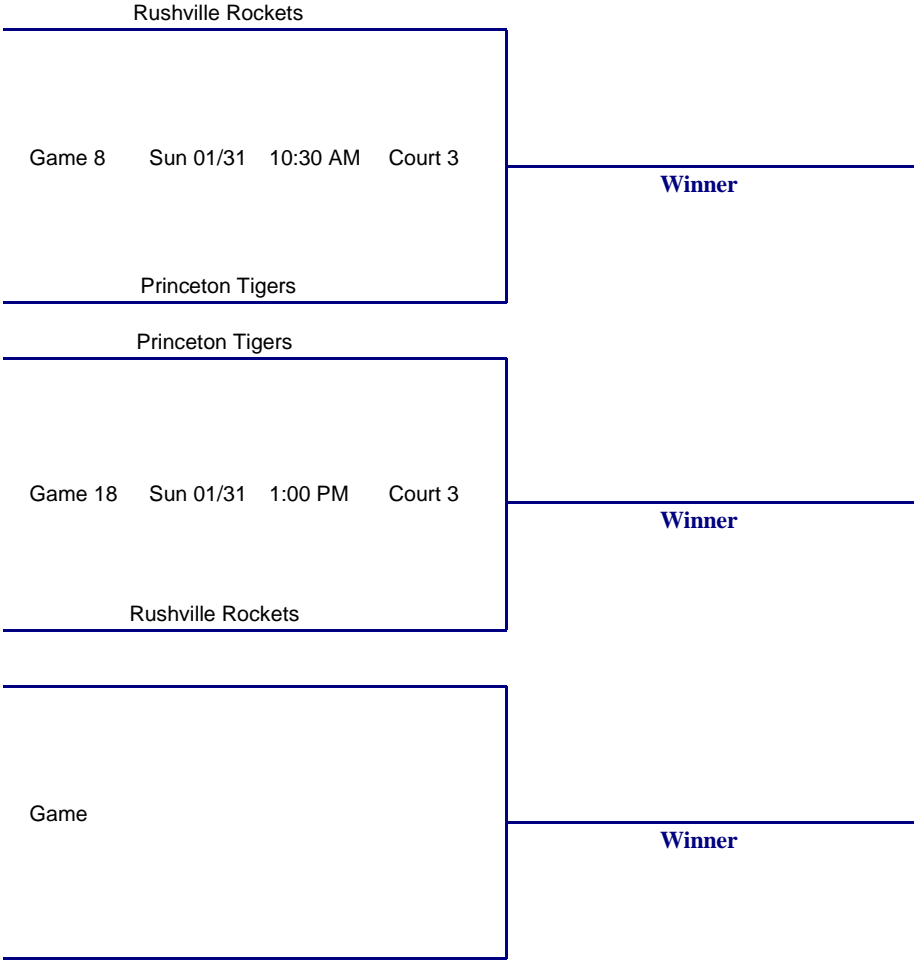

2010 District E Basketball

HS 3

1st _____

2nd _____

3rd _____